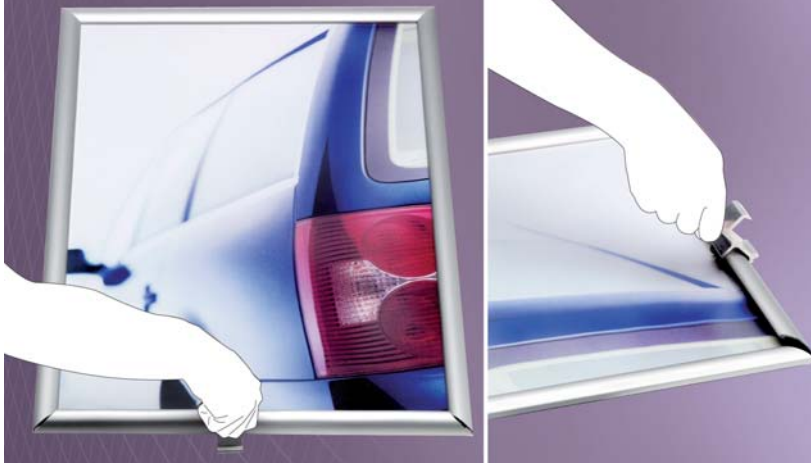

Securiclick

SECURICLICK

- Unable to be accessed without the changeout tool
- Stylish silver anodised finish
- Anti-reflective clear covers
- Stock sizes: A4, A3, A2 and A1
- 25mm profile frame