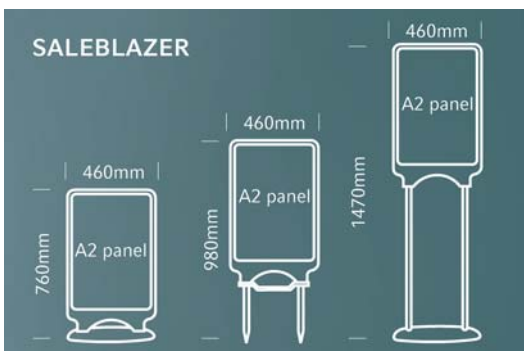

#### Hanging Poster Display solution

Stylish silver anodised finish  
Suitable for single and double sided applications  
Accepts material from paper to 2mm thick panels  
Two profiles - round and rectangular  
Stock widths: 600mm, 800mm, 1200mm and 2400mm

#### Wallmounted Poster Display solution

Stock colour: Black  
Accepts material from paper to 2mm thick panels  
Available in 2500mm widths - easily cut to requirement.

A durable free standing double sided stand for displaying A2 posters and signs.

Six different configurations available.

Available with clear poster panels, white PVC panels or corflute panels.

Stock colour: Black

EURO CLICKFRAME

Euro Clickframes

- Stylish silver anodised finish
- Snap open sides make changing posters easy
- Anti reflective clear cover sheet
- Stock sizes: A4, A3, A2, A1 and A0
- 30mm profile frame