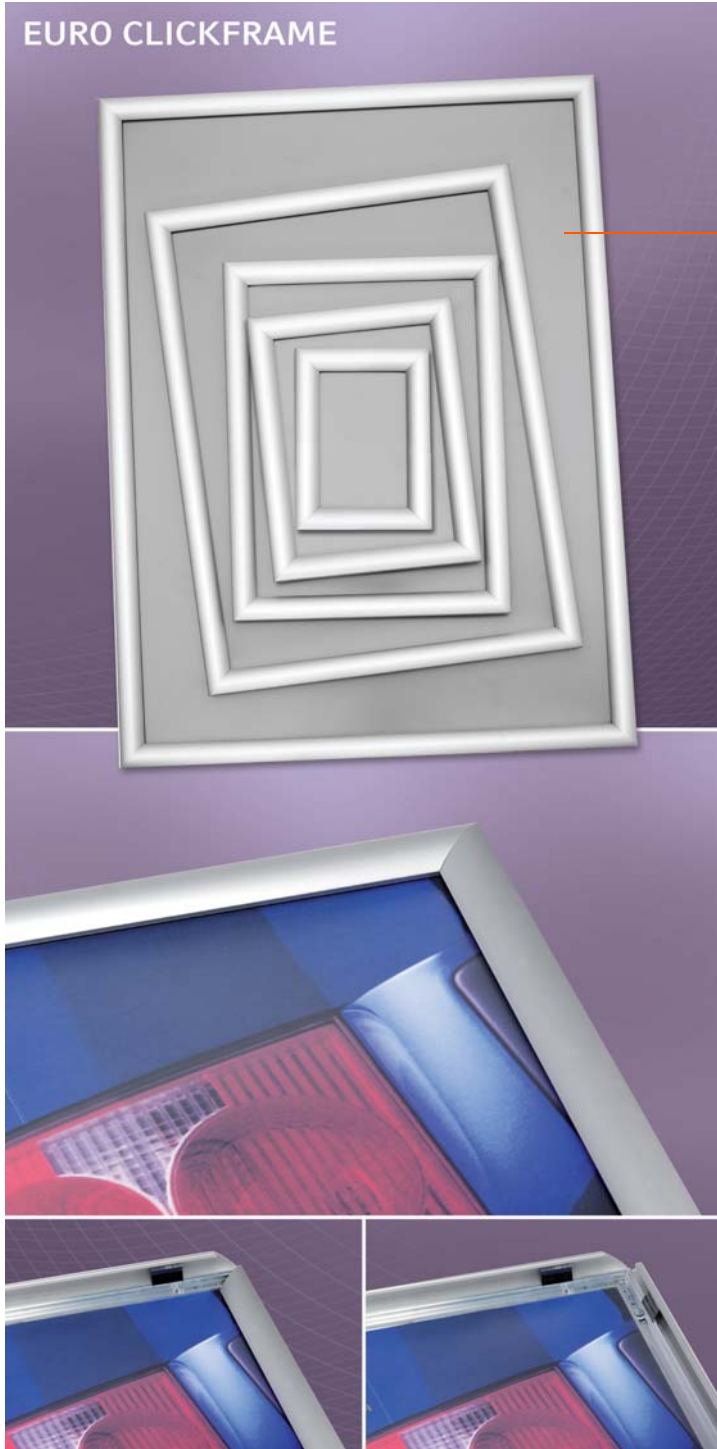

#### Wallmounted or Hanging Poster Display solution

Stylish silver anodised finish  
Suitable for single and double sided applications  
Accepts material from paper to 2mm thick panels  
Stock widths: 1200mm and 2400mm

#### Hanging Poster Display solution

Stylish silver anodised finish  
Suitable for single and double sided applications  
Accepts material from paper to 2mm thick panels  
Two profiles - round and rectangular  
Stock widths: 600mm, 800mm, 1200mm and 2400mm

#### Wallmounted Poster Display solution

Stock colour: Black  
Accepts material from paper to 2mm thick panels  
Available in 2500mm widths - easily cut to requirement.

A durable free standing double sided stand for displaying A2 posters and signs.

Six different configurations available.

Available with clear poster panels, white PVC panels or corflute panels.

Stock colour: Black

EURO CLICKFRAME

Euro Clickframes

- Stylish silver anodised finish
- Snap open sides make changing posters easy
- Anti reflective clear cover sheet
- Stock sizes: A4, A3, A2, A1 and A0
- 30mm profile frame